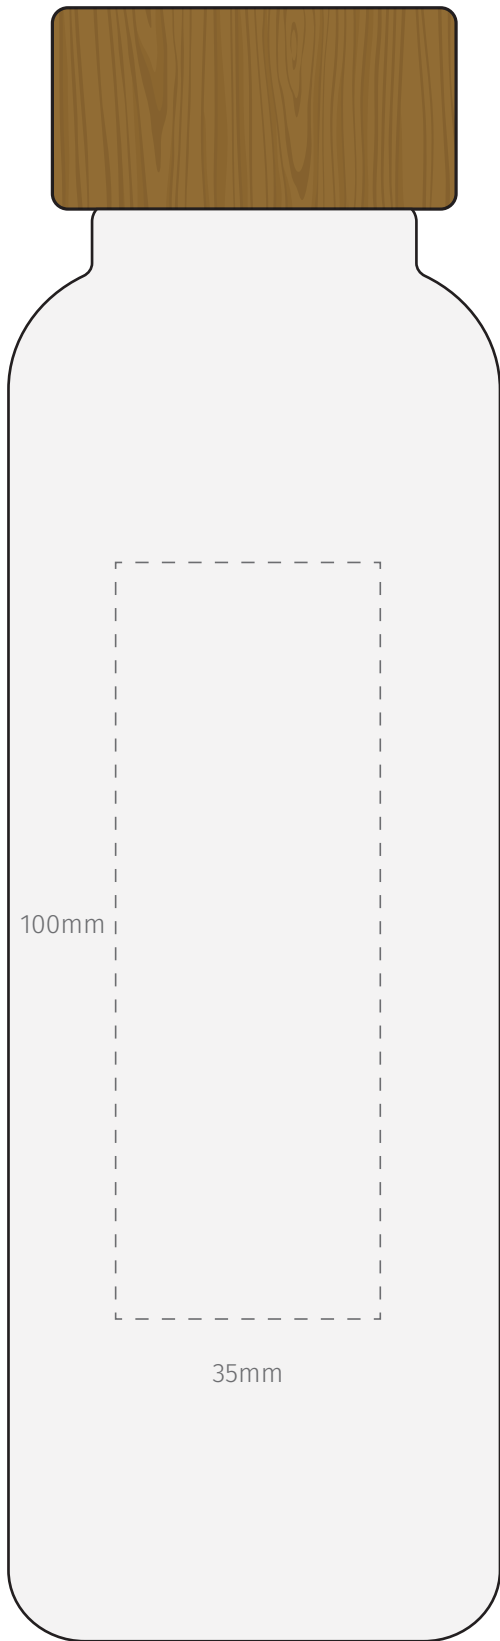

TEMPLATE:

■ ECO GLASS BOTTLE

SCREENPRINT, PAD PRINT

ENGRAVE

Item shown at 100% actual size when viewed on A4 paper

BRANDING

Screenprint, Pad print: Maximum branding area 35 x 100 mm
Engrave (on lid): Maximum branding area 35 mm diameter